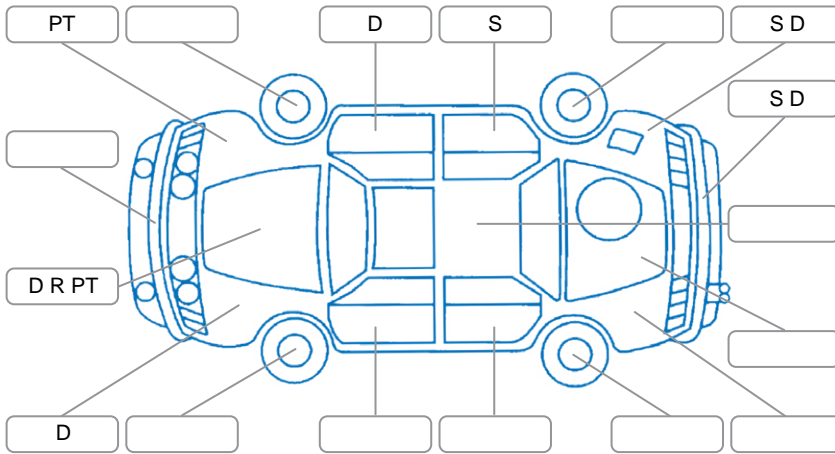

Key
 S = Scratch R = Rust C = Crack * = Decals W = Significant scuffs
 D = Dent PT = Paint defect P = Pin dent SC = Stone Chips

Note: some defects and blemishes may not be displayed in the diagram

Body Inspection Comments

R rear reflector damage, r rear brake glass cracked, intake rubber boot split, engine oil leak, r front outer cv boot split, both rear tyre cracked, lower engine mount split,

Conditions During Body Inspection	Wet
-----------------------------------	-----