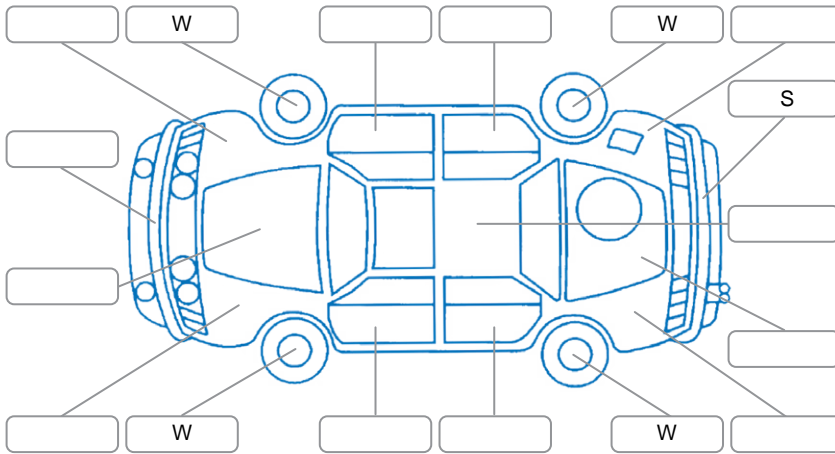

Report ID:	28,176,331	Version:	1
Created:	12 May 2026		

Make:	Mercedes-Benz	Model:	E350
Body Style:	Wagon	Year:	2010
Rego No.:	JJM706	Rego Expiry:	24 Jun 2026
WoF Expiry:	21 May 2026	Odometer:	205,683 Kms
Good No.:	28176331	VIN:	WDD2122562A236617
Next Service:	207000	Service History:	No

Key
 S = Scratch R = Rust C = Crack * = Decals W = Significant scuffs
 D = Dent PT = Paint defect P = Pin dent SC = Stone Chips

Note: some defects and blemishes may not be displayed in the diagram

Body Inspection Comments