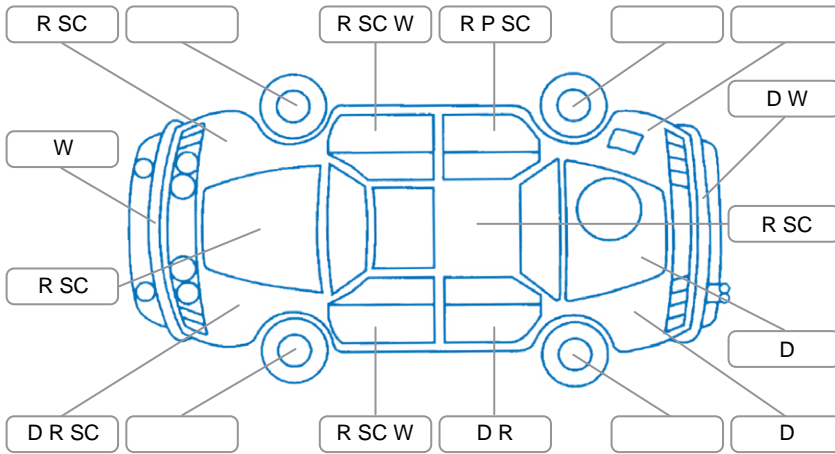

Report ID:	28,176,320	Version:	1
Created:	14 May 2026		

Make:	Honda	Model:	Stream
Body Style:	Wagon	Year:	2008
Rego No.:	LDZ51	Rego Expiry:	21 Sep 2026
WoF Expiry:	13 Oct 2026	Odometer:	238,684 Kms
Good No.:	28176320	VIN:	7AT08GADX17002984
Next Service:	Unknown	Service History:	No

**Key**  
 S = Scratch    R = Rust    C = Crack    \* = Decals    W = Significant scuffs  
 D = Dent    PT = Paint defect    P = Pin dent    SC = Stone Chips

Note: some defects and blemishes may not be displayed in the diagram

### Body Inspection Comments

Right taillight damaged.

Conditions During Body Inspection

Wet