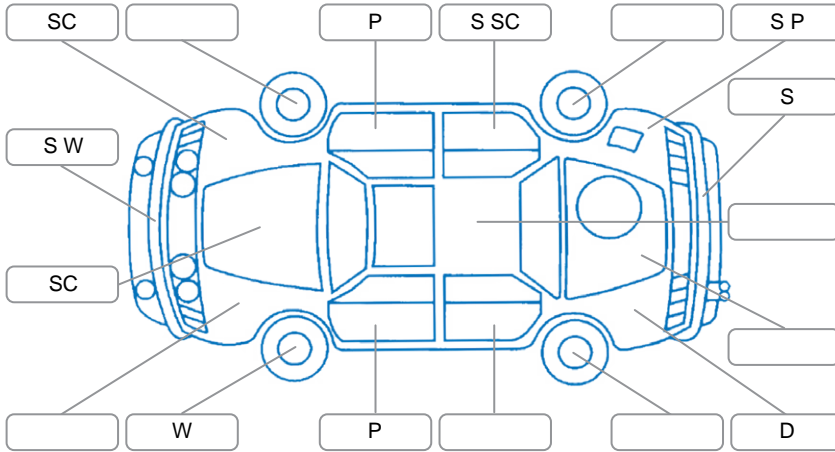

Report ID:	28,176,308	Version:	2
Created:	13 May 2026		

Make:	Toyota	Model:	Corolla
Body Style:	Hatchback	Year:	2017
Rego No.:	KYZ175	Rego Expiry:	19 Jul 2026
WoF Expiry:	27 May 2027	Odometer:	77,553 Kms
Good No.:	28176308	VIN:	JTNKU3JE90J576085
Next Service:	87500	Service History:	Yes

**Key**

S = Scratch    R = Rust    C = Crack    \* = Decals    W = Significant scuffs  
 D = Dent    PT = Paint defect    P = Pin dent    SC = Stone Chips

Note: some defects and blemishes may not be displayed in the diagram