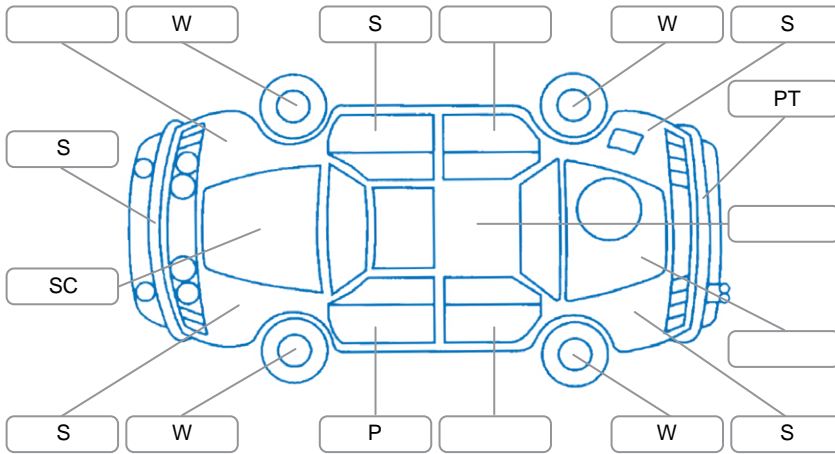

Report ID:	28,176,267	Version:	1
Created:	14 May 2026		

Make:	Volkswagen	Model:	Scirocco
Body Style:	Sports Car	Year:	2012
Rego No.:		Rego Expiry:	15 Feb 2027
WoF Expiry:	04 Apr 2027	Odometer:	126,241 Kms
Good No.:	28176267	VIN:	WVWZZZ13ZCV016216
Next Service:	128,000 kms	Service History:	Yes

Key
 S = Scratch R = Rust C = Crack * = Decals W = Significant scuffs
 D = Dent PT = Paint defect P = Pin dent SC = Stone Chips

Note: some defects and blemishes may not be displayed in the diagram

Body Inspection Comments