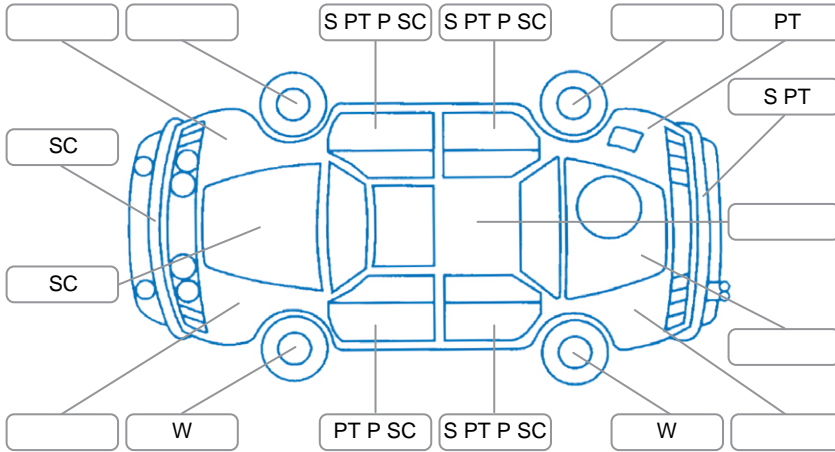

**Key**  
 S = Scratch    R = Rust    C = Crack    \* = Decals    W = Significant scuffs  
 D = Dent    PT = Paint defect    P = Pin dent    SC = Stone Chips

Note: some defects and blemishes may not be displayed in the diagram

### Body Inspection Comments

Headliner sagging very slightly.  
 Small windscreen chip.

Conditions During Body Inspection    Dry

### Under Carriage and Under Bonnet Inspection Comments

Front wheel drive.  
 Freshly serviced.  
 2 new tyres installed.