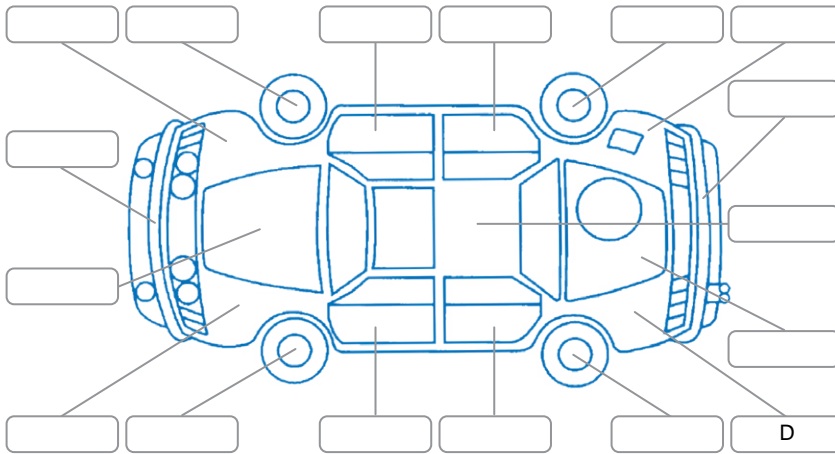

Report ID:	28,176,159	Version:	2
Created:	26 Jun 2026		

Make:	Toyota	Model:	Rav4
Body Style:	SUV	Year:	2022
Rego No.:	PCB225	Rego Expiry:	19 Aug 2026
WoF Expiry:	09 Jul 2027	Odometer:	107,165 Kms
Good No.:	28176159	VIN:	JTMBW3FV50D140260
Next Service:	115,000 kms	Service History:	No

Key
 S = Scratch R = Rust C = Crack * = Decals W = Significant scuffs
 D = Dent PT = Paint defect P = Pin dent SC = Stone Chips

Note: some defects and blemishes may not be displayed in the diagram

Body Inspection Comments