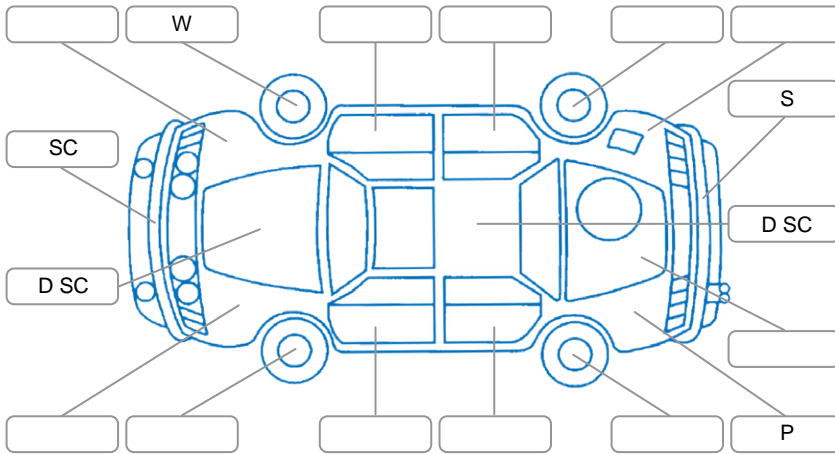

Report ID:	28,176,144	Version:	4
Created:	20 May 2026		

Make:	Mitsubishi	Model:	Eclipse Cross
Body Style:	SUV	Year:	2022
Rego No.:	PGZ993	Rego Expiry:	28 Jun 2026
WoF Expiry:	29 Jun 2026	Odometer:	111,711 Kms
Good No.:	28176144	VIN:	JMFXDGL3WNZ003270
Next Service:	116301 Kms	Service History:	No

Key
 S = Scratch R = Rust C = Crack * = Decals W = Significant scuffs
 D = Dent PT = Paint defect P = Pin dent SC = Stone Chips

Note: some defects and blemishes may not be displayed in the diagram

Body Inspection Comments

4WD. Two large cracks in CVA and one large crack on left of windscreen.

Conditions During Body Inspection: Dry

Under Carriage and Under Bonnet Inspection Comments

Interior Comments

Seats:	Average
Carpets:	Average
Panels:	Average
Dashboard:	Average