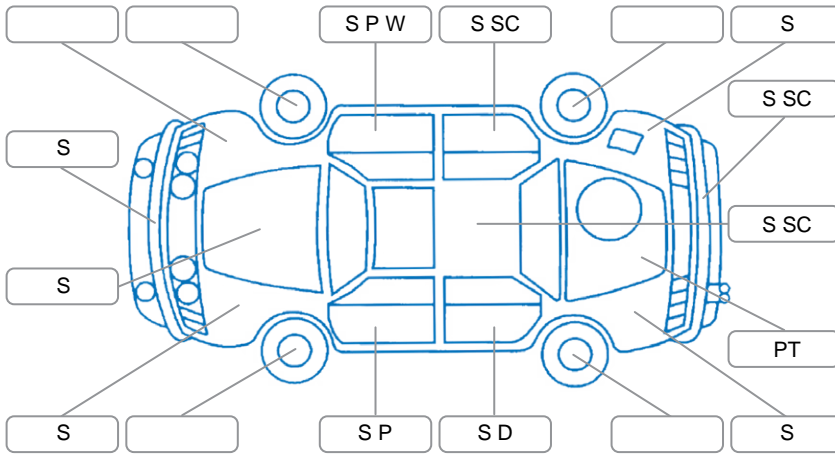

Make:	Mazda	Model:	Axela
Body Style:	Hatchback	Year:	2006
Rego No.:	RRS436	Rego Expiry:	02 Nov 2026
WoF Expiry:	03 Jun 2027	Odometer:	147,378 Kms
Good No.:	28176116	VIN:	7AT0C13JX17305335
Next Service:	157,000 Kms	Service History:	No

Key
 S = Scratch R = Rust C = Crack * = Decals W = Significant scuffs
 D = Dent PT = Paint defect P = Pin dent SC = Stone Chips

Note: some defects and blemishes may not be displayed in the diagram

Body Inspection Comments

Conditions During Body Inspection

Under Carriage and Under Bonnet Inspection Comments

Front-wheel drive

Interior Comments

Seats:	Good
Carpets:	Driver's mat is worn, otherwise good
Panels:	Good
Dashboard:	Good