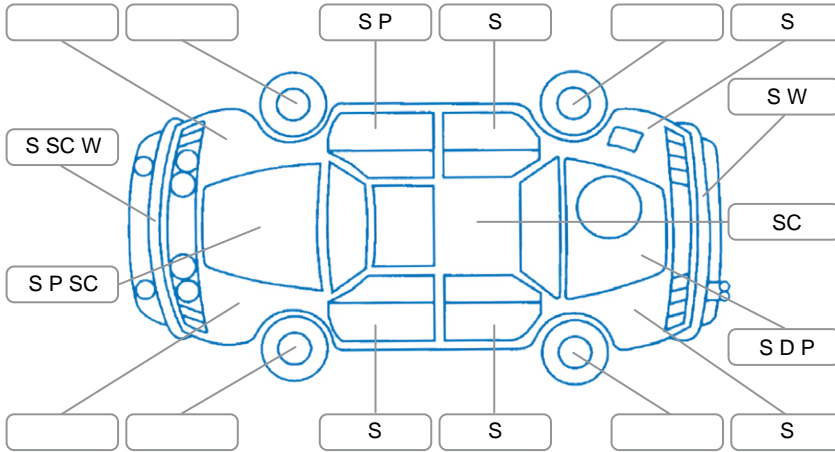

Report ID:	28,176,100	Version:	1
Created:	15 May 2026		

Make:	Ford	Model:	Ranger
Body Style:	Utility	Year:	2014
Rego No.:	HGY565	Rego Expiry:	19 Jul 2026
WoF Expiry:	10 Jun 2026	Odometer:	137,925 Kms
Good No.:	28176100	VIN:	MNAUMFF50EW245667
Next Service:	148,000km's	Service History:	No

Key

S = Scratch R = Rust C = Crack * = Decals W = Significant scuffs
 D = Dent PT = Paint defect P = Pin dent SC = Stone Chips

Note: some defects and blemishes may not be displayed in the diagram

Body Inspection Comments

Right side running board is dented & bent. Crack & part of plastic missing off stone guard on front of bonnet.

Conditions During Body Inspection: Dry

Under Carriage and Under Bonnet Inspection Comments

Interior Comments