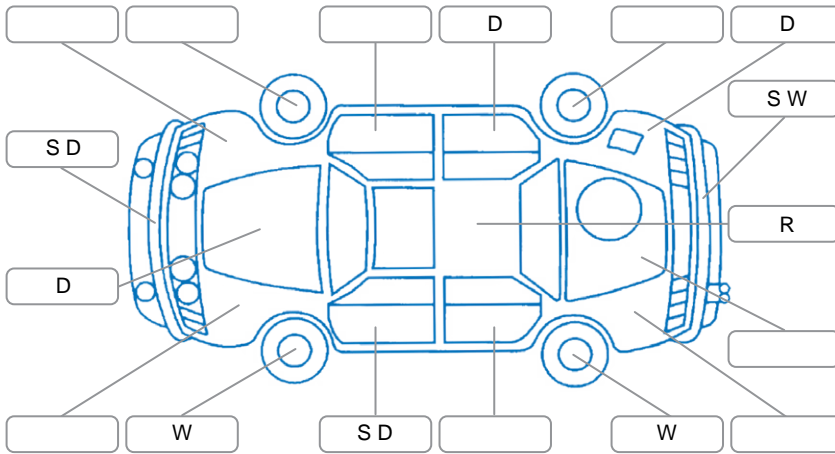

Report ID:	28,176,074	Version:	2
Created:	22 May 2026		

Make:	Mazda	Model:	Mazda6
Body Style:	Wagon	Year:	2022
Rego No.:	NZR177	Rego Expiry:	16 Jul 2026
WoF Expiry:	23 Feb 2027	Odometer:	123,756 Kms
Good No.:	28176074	VIN:	JM0GL103300464690
Next Service:	122,000 kms	Service History:	Yes

Key
 S = Scratch R = Rust C = Crack * = Decals W = Significant scuffs
 D = Dent PT = Paint defect P = Pin dent SC = Stone Chips

Note: some defects and blemishes may not be displayed in the diagram

Body Inspection Comments