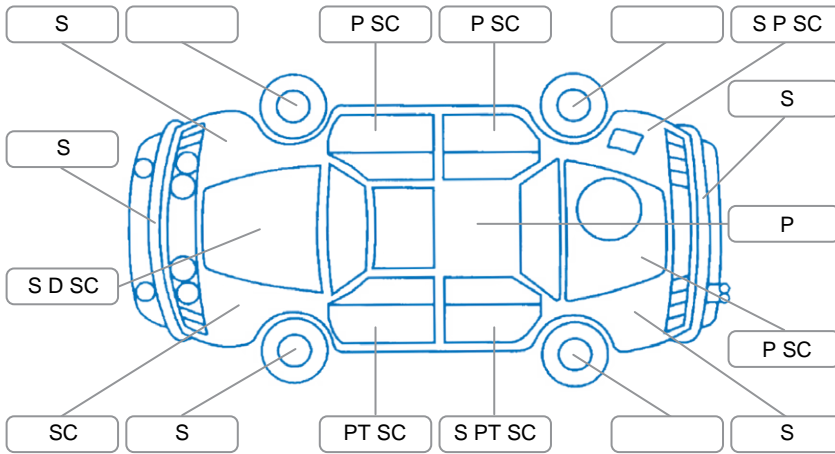

Report ID:	28,176,035	Version:	3
Created:	13 May 2026		

Make:	Mazda	Model:	Demio
Body Style:	Hatchback	Year:	2012
Rego No.:	PEW610	Rego Expiry:	05 Jun 2026
WoF Expiry:	17 May 2027	Odometer:	55,845 Kms
Good No.:	28176035	VIN:	7AT0C12HX22147611
Next Service:	65, 860 Kms	Service History:	No

Key

S = Scratch R = Rust C = Crack * = Decals W = Significant scuffs
 D = Dent PT = Paint defect P = Pin dent SC = Stone Chips

Note: some defects and blemishes may not be displayed in the diagram

Body Inspection Comments

Tyre repair kit instead of spare wheel.
 Dent and paint runs on LH sill.

Conditions During Body Inspection

Under Carriage and Under Bonnet Inspection Comments

Interior Comments

Seats:	Good
Carpets:	Good
Panels:	Good
Dashboard:	Good