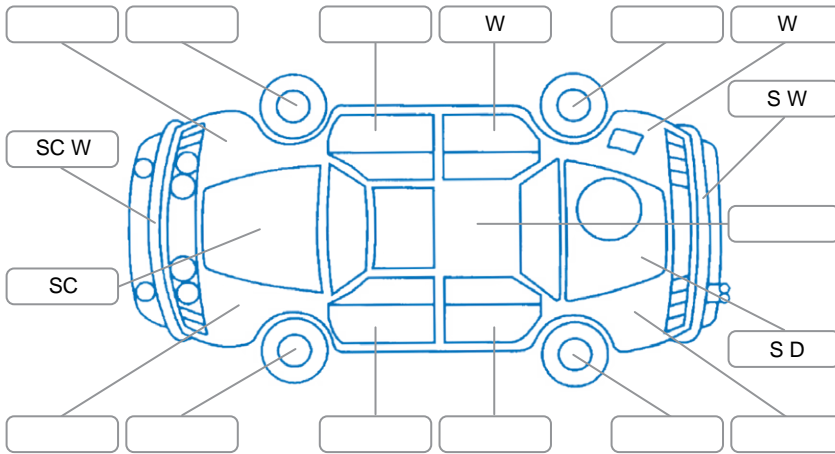

Report ID:	28,176,003	Version:	2
Created:	22 May 2026		

Make:	Nissan	Model:	Serena
Body Style:	Wagon	Year:	2013
Rego No.:	PET193	Rego Expiry:	13 Oct 2026
WoF Expiry:	14 May 2027	Odometer:	149,399 Kms
Good No.:	28176003	VIN:	7AT0DH3FX22160893
Next Service:	159000	Service History:	No

Key
 S = Scratch R = Rust C = Crack * = Decals W = Significant scuffs
 D = Dent PT = Paint defect P = Pin dent SC = Stone Chips

Note: some defects and blemishes may not be displayed in the diagram

Body Inspection Comments

Conditions During Body Inspection: Wet Dry

Under Carriage and Under Bonnet Inspection Comments

Interior Comments

Seats:	Good
Carpets:	Good
Panels:	Good
Dashboard:	Good

General Comments

Road Conditions During Test Drive	Dry		
Engine Timing Mechanism	Timing Chain		
Evidence of Cam Belt Replacement	<input type="checkbox"/> Yes	<input type="checkbox"/> No	Kms
Inspected by:	Greg Morgan		
Published by:	Bailey Seymour		
Inspection Date:	11 May 2026		