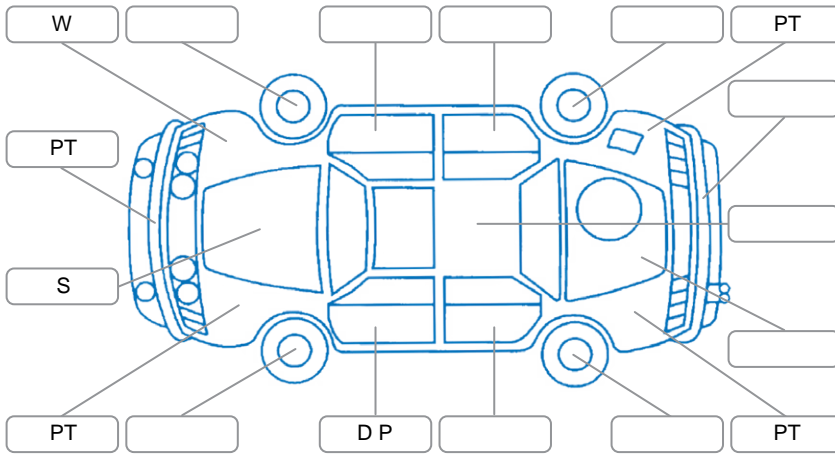

Report ID:	28,175,983	Version:	1
Created:	18 May 2026		

Make:	Mini	Model:	Cooper
Body Style:	Hatchback	Year:	2014
Rego No.:	RNQ935	Rego Expiry:	06 Jun 2026
WoF Expiry:	03 Dec 2026	Odometer:	72,630 Kms
Good No.:	28175983	VIN:	WMWSX12040T703118
Next Service:	77002	Service History:	No

Key

S = Scratch R = Rust C = Crack * = Decals W = Significant scuffs
 D = Dent PT = Paint defect P = Pin dent SC = Stone Chips

Note: some defects and blemishes may not be displayed in the diagram

Body Inspection Comments

All 4 tires cracking and both front rotors lipped
 L/F Foglight lens starting to crack

Conditions During Body Inspection	Dry
-----------------------------------	-----

Under Carriage and Under Bonnet Inspection Comments

Oil leak, drive belt cracked, underbody surface rust, engine mount perished, rear bumper bar rusted (further inspection required) ENGINE RATTLING

Interior Comments

Seats:	Average
Carpets:	Average
Panels:	Good
Dashboard:	Good