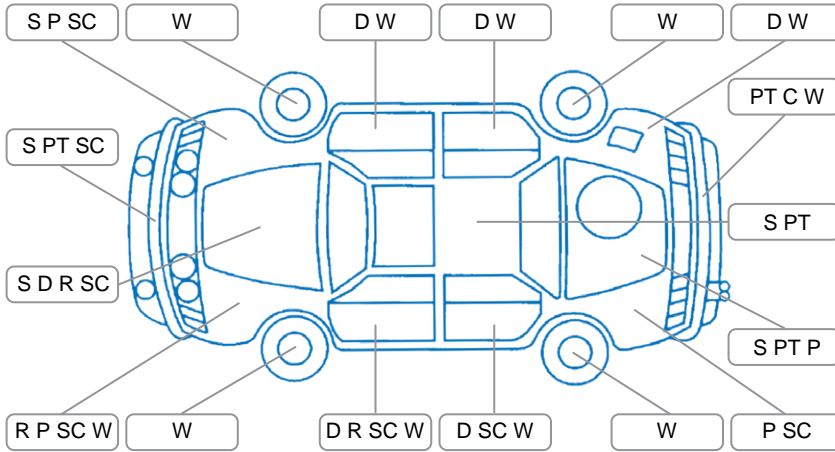

Report ID:	28,175,965	Version:	1
Created:	15 May 2026		

Make:	Holden	Model:	Commodore
Body Style:	Sedan	Year:	2004
Rego No.:	BTC750	Rego Expiry:	17 Jul 2026
WoF Expiry:	15 Oct 2026	Odometer:	227,259 Kms
Good No.:	28175965	VIN:	6G1YK54A84L188439
Next Service:	Unreadable	Service History:	No

Key

S = Scratch R = Rust C = Crack * = Decals W = Significant scuffs
 D = Dent PT = Paint defect P = Pin dent SC = Stone Chips

Note: some defects and blemishes may not be displayed in the diagram

Body Inspection Comments

- Right wing mirror housing paint defect
- Front right door trim loose
- Front bumper misaligned
- Rear bumper misaligned

Conditions During Body Inspection: Dry

Under Carriage and Under Bonnet Inspection Comments

- Oil leak (Requires further investigation)
- Transmission leak

Interior Comments

Seats:	torn
Carpets:	Average
Panels:	Average
Dashboard:	Average

General Comments

- Headliner fabric has been removed
- Left roof drip moulding broken
- Rear windshield trim loose