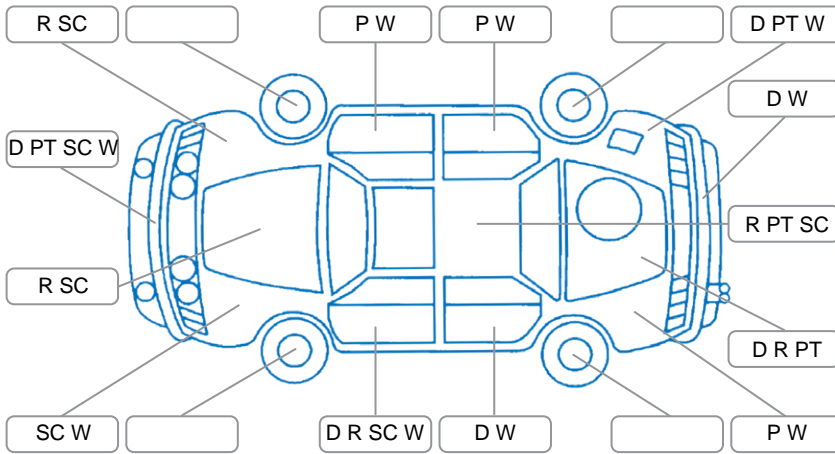

Key

S = Scratch R = Rust C = Crack * = Decals W = Significant scuffs
 D = Dent PT = Paint defect P = Pin dent SC = Stone Chips

Note: some defects and blemishes may not be displayed in the diagram

Body Inspection Comments

- Front bumper misaligned
- Fuel flap misaligned/unable to close
- Spider rust on roof

Conditions During Body Inspection: Dry

Under Carriage and Under Bonnet Inspection Comments

- Oil leak (Requires further investigation)
- Subframe surface rust
- Underbody rust