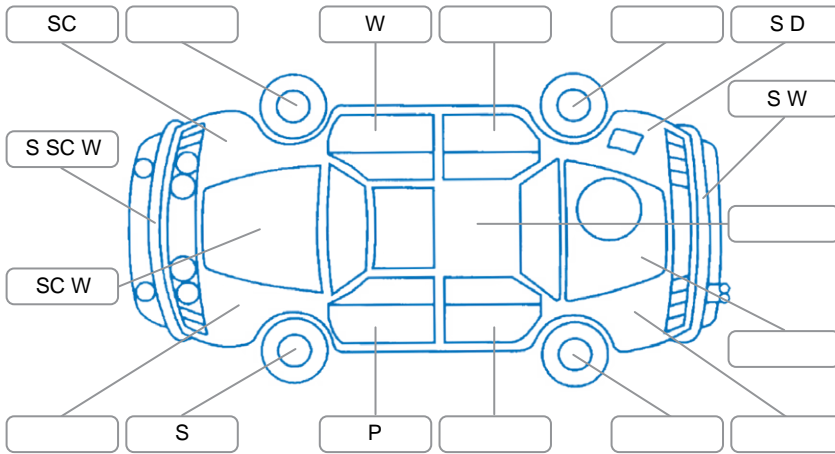

Report ID:	28,175,879	Version:	2
Created:	19 May 2026		

Make:	Ford	Model:	Focus
Body Style:	Wagon	Year:	2015
Rego No.:	JKY605	Rego Expiry:	26 May 2026
WoF Expiry:	13 Feb 2027	Odometer:	192,102 Kms
Good No.:	28175879	VIN:	WF06XXGCC6FE17123
Next Service:	199,778 Kms	Service History:	Yes

Key

S = Scratch R = Rust C = Crack * = Decals W = Significant scuffs
 D = Dent PT = Paint defect P = Pin dent SC = Stone Chips

Note: some defects and blemishes may not be displayed in the diagram

Body Inspection Comments

Conditions During Body Inspection: Dry

Under Carriage and Under Bonnet Inspection Comments

Interior Comments

Seats:	Good
Carpets:	Good
Panels:	Good
Dashboard:	Good

General Comments

Road Conditions During Test Drive	Dry		
Engine Timing Mechanism	Timing Chain		
Evidence of Cam Belt Replacement	<input type="checkbox"/> Yes	<input type="checkbox"/> No	Kms
Inspected by:	Haden Brown		
Published by:	Harry Dodds		
Inspection Date:	12 May 2026		