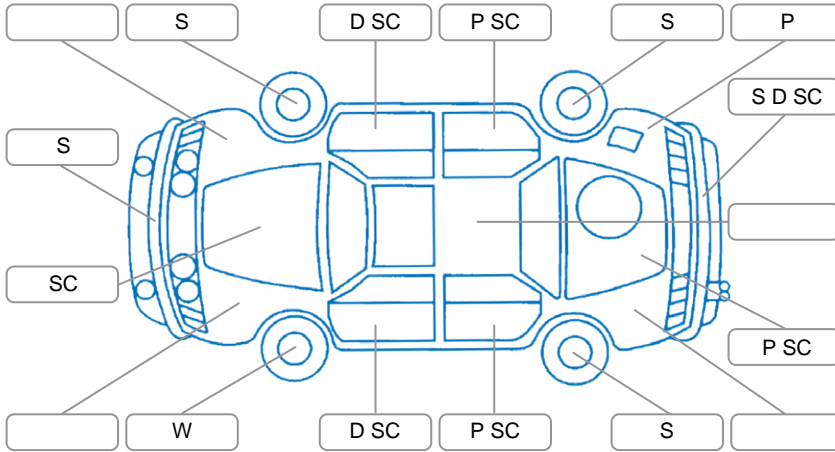

Report ID:	28,175,769	Version:	2
Created:	28 May 2026		

Make:	Toyota	Model:	Vitz
Body Style:	Hatchback	Year:	2007
Rego No.:	HLA927	Rego Expiry:	22 Jul 2026
WoF Expiry:	17 Jul 2026	Odometer:	172,297 Kms
Good No.:	28175769	VIN:	7AT0H63EX14150737
Next Service:	173,776 Kms	Service History:	No

Key

S = Scratch R = Rust C = Crack * = Decals W = Significant scuffs
 D = Dent PT = Paint defect P = Pin dent SC = Stone Chips

Note: some defects and blemishes may not be displayed in the diagram

Body Inspection Comments

Rear bumper fits poorly on LH side.
 LH side mirror cover cracked.

Conditions During Body Inspection

Under Carriage and Under Bonnet Inspection Comments

Engine oil leak.

Interior Comments

Seats:	Good
Carpets:	Average, torn in drivers footwell.
Panels:	Good
Dashboard:	Good