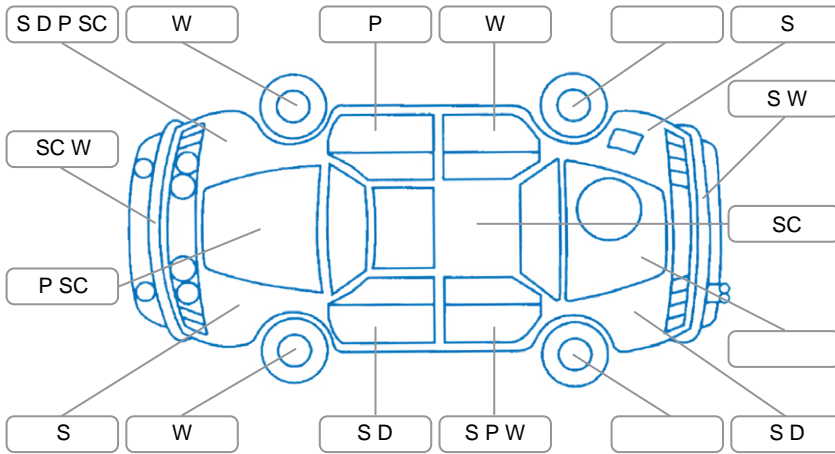

Report ID:	28,175,711	Version:	3
Created:	15 May 2026		

Make:	Toyota	Model:	Rav4
Body Style:	SUV	Year:	2017
Rego No.:	KZZ132	Rego Expiry:	06 Sep 2026
WoF Expiry:	29 May 2027	Odometer:	189,832 Kms
Good No.:	28175711	VIN:	JTMBBREV40D089379
Next Service:	199,832 Kms	Service History:	Yes

Key
 S = Scratch R = Rust C = Crack * = Decals W = Significant scuffs
 D = Dent PT = Paint defect P = Pin dent SC = Stone Chips

Note: some defects and blemishes may not be displayed in the diagram

Body Inspection Comments

Stone chips in front windscreen

Conditions During Body Inspection

Wet

Under Carriage and Under Bonnet Inspection Comments

AWD

Interior Comments

Seats:	Slight wear on drivers seat
Carpets:	Good
Panels:	Average
Dashboard:	Good