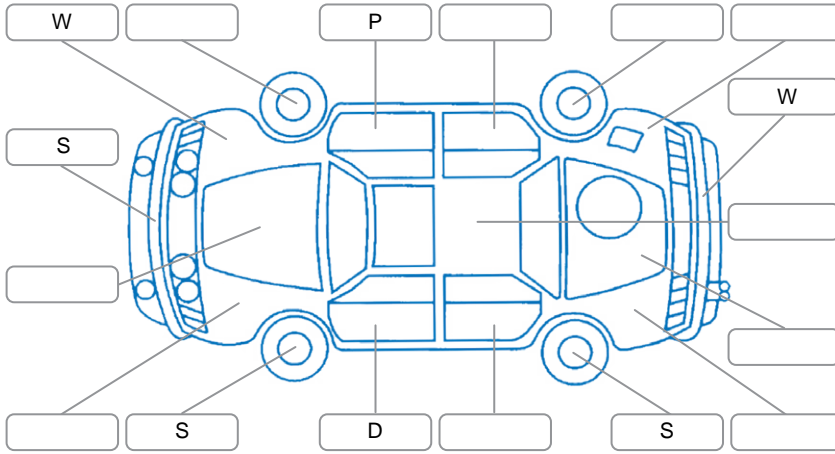

Report ID:	28,175,707	Version:	2
Created:	18 May 2026		

Make:	Suzuki	Model:	Alto
Body Style:	Hatchback	Year:	2012
Rego No.:	GMR244	Rego Expiry:	26 Jun 2026
WoF Expiry:	20 Dec 2026	Odometer:	30,256 Kms
Good No.:	28175707	VIN:	MA3GFC31S00534311
Next Service:	44,000 Kms	Service History:	Yes

Key

S = Scratch R = Rust C = Crack * = Decals W = Significant scuffs
 D = Dent PT = Paint defect P = Pin dent SC = Stone Chips

Note: some defects and blemishes may not be displayed in the diagram

Body Inspection Comments

Conditions During Body Inspection: Dry

Under Carriage and Under Bonnet Inspection Comments

Interior Comments

Seats:	Good
Carpets:	Good
Panels:	Good
Dashboard:	Good

General Comments

Road Conditions During Test Drive	Dry		
Engine Timing Mechanism	Timing Chain		
Evidence of Cam Belt Replacement	<input type="checkbox"/> Yes	<input type="checkbox"/> No	Kms
Inspected by:	Haden Brown		
Published by:	Harry Dodds		
Inspection Date:	13 May 2026		