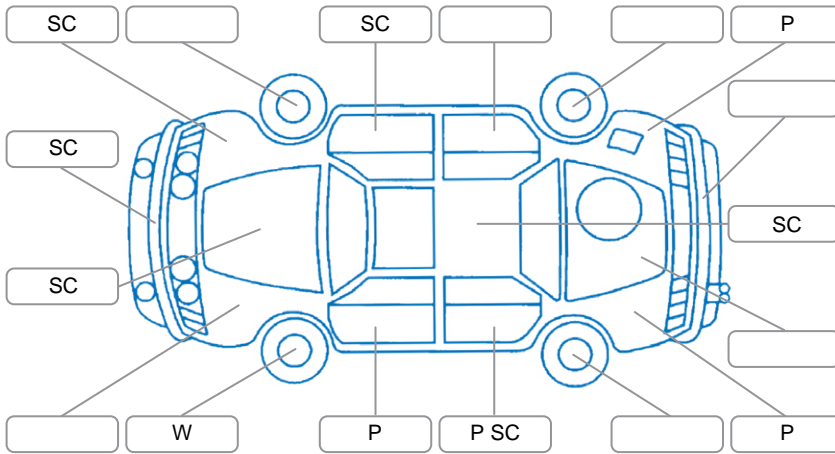

Key

S = Scratch R = Rust C = Crack * = Decals W = Significant scuffs
 D = Dent PT = Paint defect P = Pin dent SC = Stone Chips

Note: some defects and blemishes may not be displayed in the diagram

Body Inspection Comments

W/Screen chips right side middle x 2 ,

Conditions During Body Inspection

Dry

Under Carriage and Under Bonnet Inspection Comments

Front Tyres worn,

Interior Comments

Seats:	Good
Carpets:	Good
Panels:	Good
Dashboard:	Good