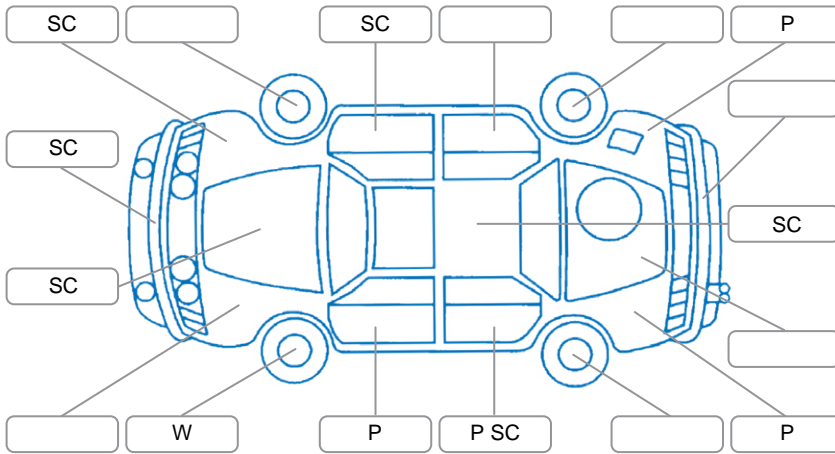

Key

S = Scratch R = Rust C = Crack * = Decals W = Significant scuffs
 D = Dent PT = Paint defect P = Pin dent SC = Stone Chips

Note: some defects and blemishes may not be displayed in the diagram

Body Inspection Comments

W/Screen chips right side middle x 2 ,

Conditions During Body Inspection

Dry

Under Carriage and Under Bonnet Inspection Comments

Interior Comments

Seats:	Good
Carpets:	Good
Panels:	Good
Dashboard:	Good

General Comments