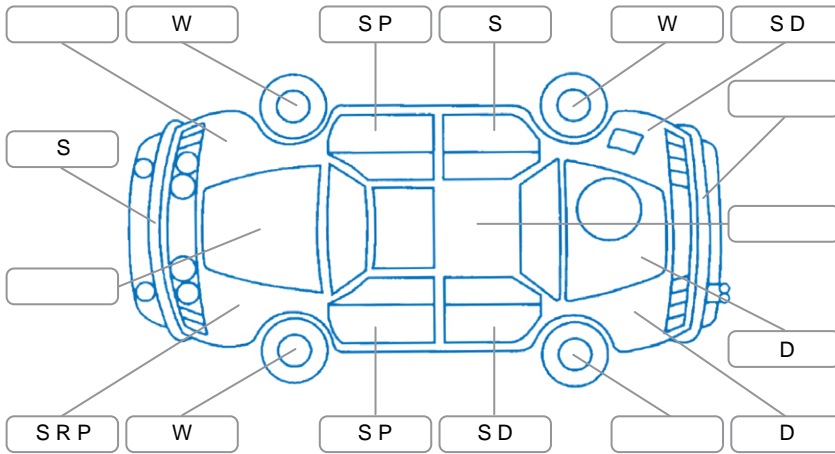

Report ID:	28,175,603	Version:	1
Created:	13 May 2026		

Make:	Honda	Model:	Airwave
Body Style:	Wagon	Year:	2009
Rego No.:	LZC613	Rego Expiry:	24 Jul 2026
WoF Expiry:	19 May 2027	Odometer:	178,033 Kms
Good No.:	28175603	VIN:	7AT08GBNX18310770
Next Service:	180,000 kms	Service History:	No

Key
 S = Scratch R = Rust C = Crack * = Decals W = Significant scuffs
 D = Dent PT = Paint defect P = Pin dent SC = Stone Chips

Note: some defects and blemishes may not be displayed in the diagram

Body Inspection Comments

RL interior tail light cracked
 Both rear view mirror covers cracked
 Headlights faded

Conditions During Body Inspection Dry

Under Carriage and Under Bonnet Inspection Comments

Fwd
 Engine oil seepage

Interior Comments