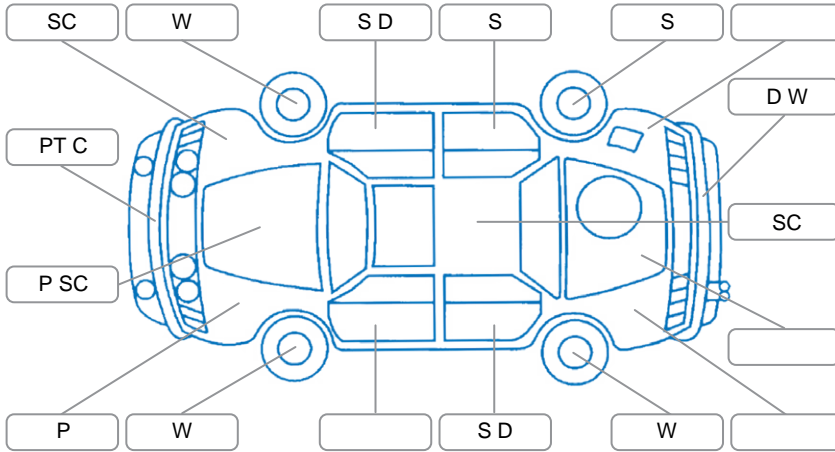

Report ID:	28,175,592	Version:	1
Created:	20 May 2026		

Make:	KIA	Model:	Picanto
Body Style:	Hatchback	Year:	2013
Rego No.:	HBK884	Rego Expiry:	29 Jan 2027
WoF Expiry:	29 May 2027	Odometer:	124,039 Kms
Good No.:	28175592	VIN:	KNABX512MDT633214
Next Service:	134,037kms	Service History:	No

**Key**

S = Scratch    R = Rust    C = Crack    \* = Decals    W = Significant scuffs  
 D = Dent    PT = Paint defect    P = Pin dent    SC = Stone Chips

Note: some defects and blemishes may not be displayed in the diagram