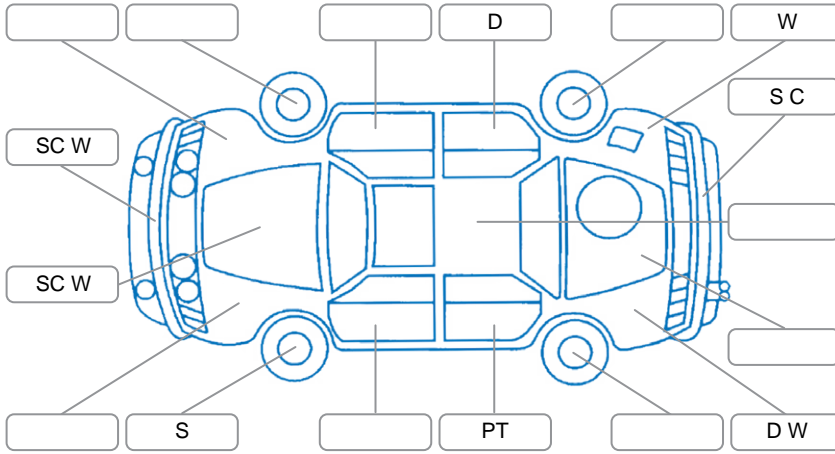

Report ID:	28,175,585	Version:	2
Created:	18 May 2026		

Make:	Holden	Model:	Cruze
Body Style:	Sedan	Year:	2011
Rego No.:	GAL683	Rego Expiry:	01 Mar 2026
WoF Expiry:	07 Apr 2026	Odometer:	224,866 Kms
Good No.:	28175585	VIN:	6G1PD5E58BL564819
Next Service:	234,846 Kms	Service History:	No

Key

S = Scratch R = Rust C = Crack * = Decals W = Significant scuffs
 D = Dent PT = Paint defect P = Pin dent SC = Stone Chips

Note: some defects and blemishes may not be displayed in the diagram

Body Inspection Comments

Conditions During Body Inspection: Dry

Under Carriage and Under Bonnet Inspection Comments

Engine and transmission oil leaks.

Interior Comments

Seats:	drivers base pad has wear
Carpets:	Average
Panels:	Average
Dashboard:	Average