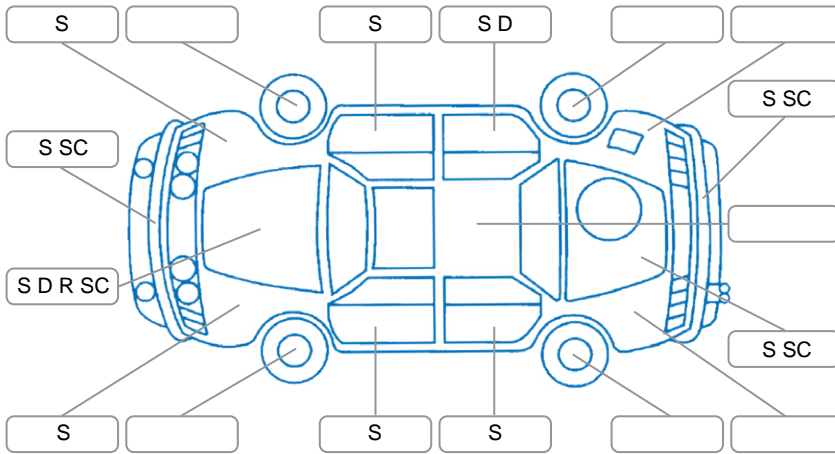

Report ID:	28,175,571	Version:	1
Created:	14 May 2026		

Make:	Hyundai	Model:	Tucson
Body Style:	SUV	Year:	2016
Rego No.:	LZN923	Rego Expiry:	24 Aug 2026
WoF Expiry:	20 Feb 2027	Odometer:	178,672 Kms
Good No.:	28175571	VIN:	KMHJ3814MGU172853
Next Service:	187000	Service History:	Yes

Key

S = Scratch R = Rust C = Crack * = Decals W = Significant scuffs
 D = Dent PT = Paint defect P = Pin dent SC = Stone Chips

Note: some defects and blemishes may not be displayed in the diagram

Body Inspection Comments

Conditions During Body Inspection: Dry

Under Carriage and Under Bonnet Inspection Comments

Interior Comments

Seats:	Average drivers side trim damaged
Carpets:	Average
Panels:	Average
Dashboard:	Average

General Comments