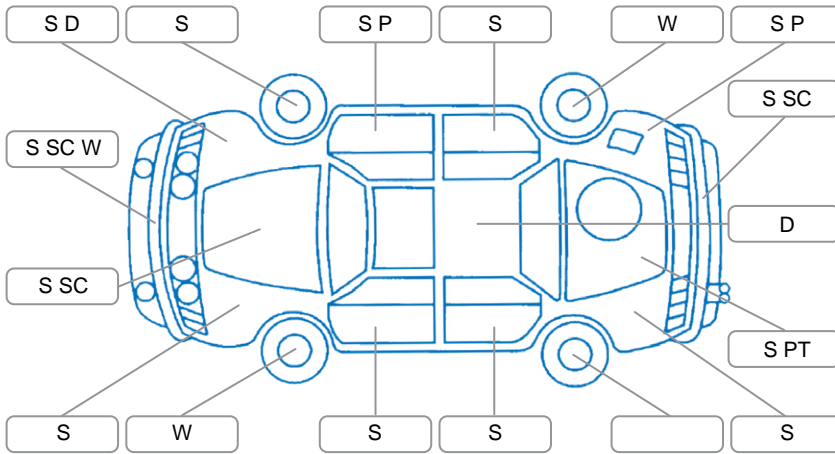

Report ID:	28,175,487	Version:	1
Created:	13 May 2026		

Make:	Holden	Model:	Commodore
Body Style:	Sedan	Year:	2012
Rego No.:	GPG57	Rego Expiry:	03 Jun 2026
WoF Expiry:	16 May 2026	Odometer:	263,333 Kms
Good No.:	28175487	VIN:	6G1EK5E34CL706208
Next Service:	273,000	Service History:	Yes

Key
 S = Scratch R = Rust C = Crack * = Decals W = Significant scuffs
 D = Dent PT = Paint defect P = Pin dent SC = Stone Chips

Note: some defects and blemishes may not be displayed in the diagram

Body Inspection Comments

Lower grill cracked
 Right taillights cracked

Conditions During Body Inspection Dry

Under Carriage and Under Bonnet Inspection Comments

Interior Comments

Seats:	drivers seat worn
Carpets:	Good
Panels:	Good
Dashboard:	Good

General Comments

Hood-lining loose
 Head unit doesn't turn off

correct odometer is 263,333 kms

Road Conditions During Test Drive	Dry		
Engine Timing Mechanism	Timing Chain		
Evidence of Cam Belt Replacement	<input type="checkbox"/> Yes	<input type="checkbox"/> No	Kms
Inspected by:	Kyle Kelly		
Published by:	Malcolm Thomas		
Inspection Date:	13 May 2026		