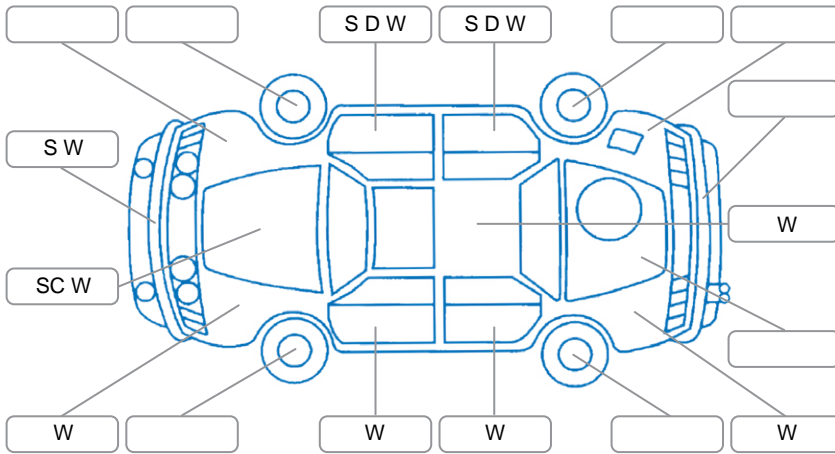

Report ID:	28,175,402	Version:	1
Created:	15 May 2026		

Make:	Mitsubishi	Model:	Challenger
Body Style:	SUV	Year:	2002
Rego No.:	ATK770	Rego Expiry:	31 May 2026
WoF Expiry:	23 Jan 2027	Odometer:	322,561 Kms
Good No.:	28175402	VIN:	JMF0RK9603J000133
Next Service:	318000	Service History:	No

**Key**  
 S = Scratch    R = Rust    C = Crack    \* = Decals    W = Significant scuffs  
 D = Dent    PT = Paint defect    P = Pin dent    SC = Stone Chips

Note: some defects and blemishes may not be displayed in the diagram

### Under Carriage and Under Bonnet Inspection Comments

Significant engine oil leaks  
 Right front shock leaking  
 Front pads low