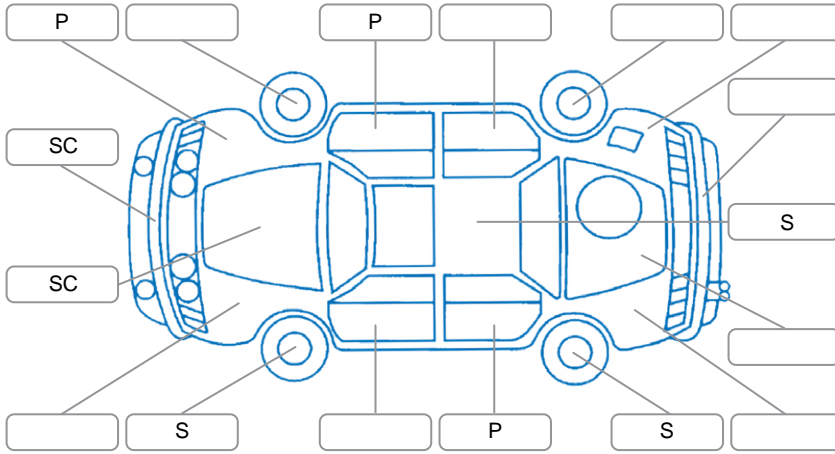

Report ID:	28,175,397	Version:	2
Created:	15 May 2026		

Make:	Toyota	Model:	Corolla
Body Style:	Hatchback	Year:	2014
Rego No.:	HGH418	Rego Expiry:	19 Jul 2026
WoF Expiry:	25 Jan 2027	Odometer:	205,588 Kms
Good No.:	28175397	VIN:	JTNKU3JE20J044550
Next Service:	215,500km	Service History:	No

Key

S = Scratch R = Rust C = Crack * = Decals W = Significant scuffs
 D = Dent PT = Paint defect P = Pin dent SC = Stone Chips

Note: some defects and blemishes may not be displayed in the diagram

Body Inspection Comments

Conditions During Body Inspection: Dry

Under Carriage and Under Bonnet Inspection Comments

Interior Comments

Seats:	Good
Carpets:	Good
Panels:	parcel tray snapped.
Dashboard:	Good

General Comments

Road Conditions During Test Drive	Dry
Engine Timing Mechanism	Timing Chain
Evidence of Cam Belt Replacement	<input type="checkbox"/> Yes <input type="checkbox"/> No Kms