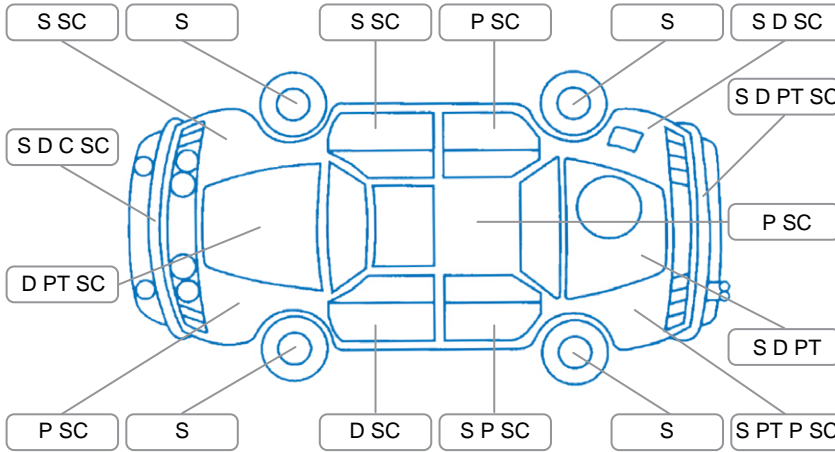

Report ID:	28,175,384	Version:	2
Created:	11 May 2026		

Make:	Toyota	Model:	Ipsum
Body Style:	Wagon	Year:	2004
Rego No.:	HWH221	Rego Expiry:	10 Jul 2026
WoF Expiry:	25 Mar 2027	Odometer:	214,721 Kms
Good No.:	28175384	VIN:	7AT0H633X14045576
Next Service:	222,000 Kms	Service History:	No

Key

S = Scratch R = Rust C = Crack * = Decals W = Significant scuffs
 D = Dent PT = Paint defect P = Pin dent SC = Stone Chips

Note: some defects and blemishes may not be displayed in the diagram

Body Inspection Comments

Conditions During Body Inspection

Under Carriage and Under Bonnet Inspection Comments

Radiator cap needs replaced.
 Minor engine oil leak.

Interior Comments

Seats:	Good
Carpets:	Good
Panels:	Average. Glovebox not closing flush.
Dashboard:	Poor, steering wheel worn.