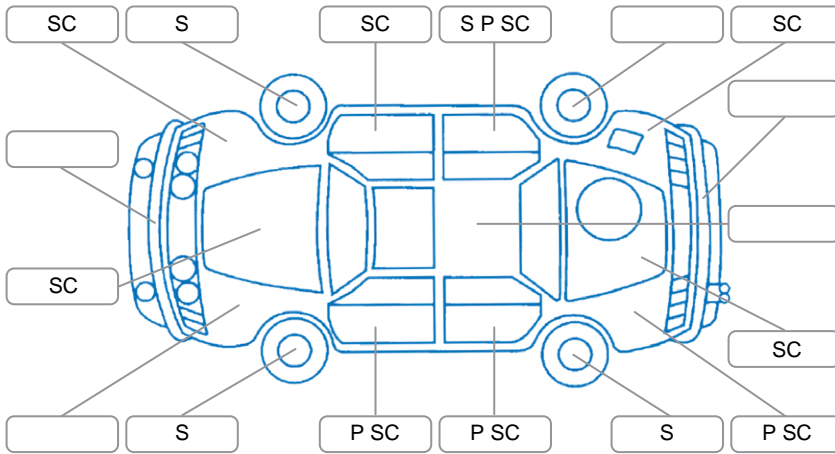

Report ID:	28,175,378	Version:	1
Created:	14 May 2026		

Make:	Toyota	Model:	Caldina
Body Style:	Wagon	Year:	2001
Rego No.:	CGW388	Rego Expiry:	12 Oct 2026
WoF Expiry:	03 Sep 2026	Odometer:	269,722 Kms
Good No.:	28175378	VIN:	7A8H6240704051792
Next Service:	269,000 Kms	Service History:	No

**Key**  
 S = Scratch    R = Rust    C = Crack    \* = Decals    W = Significant scuffs  
 D = Dent    PT = Paint defect    P = Pin dent    SC = Stone Chips

Note: some defects and blemishes may not be displayed in the diagram

### Under Carriage and Under Bonnet Inspection Comments

Engine oil leak.