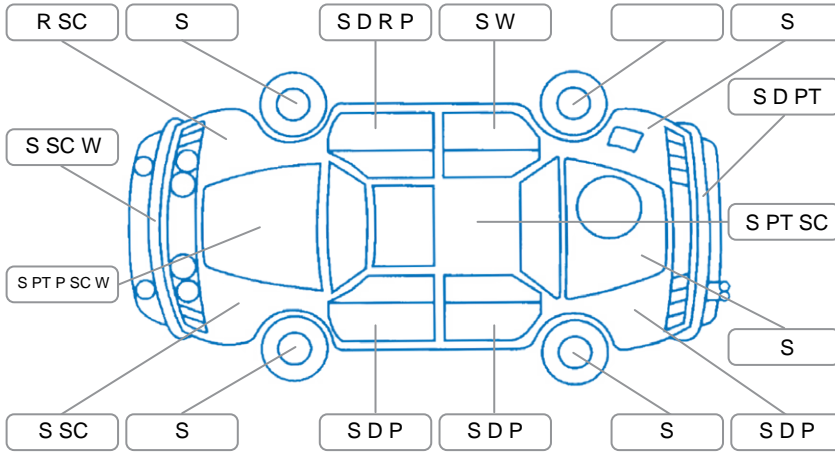

Key

S = Scratch R = Rust C = Crack * = Decals W = Significant scuffs
 D = Dent PT = Paint defect P = Pin dent SC = Stone Chips

Note: some defects and blemishes may not be displayed in the diagram

Body Inspection Comments

Under Carriage and Under Bonnet Inspection Comments

Oil leak from gearbox. Underbody surface rust, surface rust on radiator support panel.

Interior Comments

Seats:	Good
Carpets:	Good
Panels:	Average
Dashboard:	Good