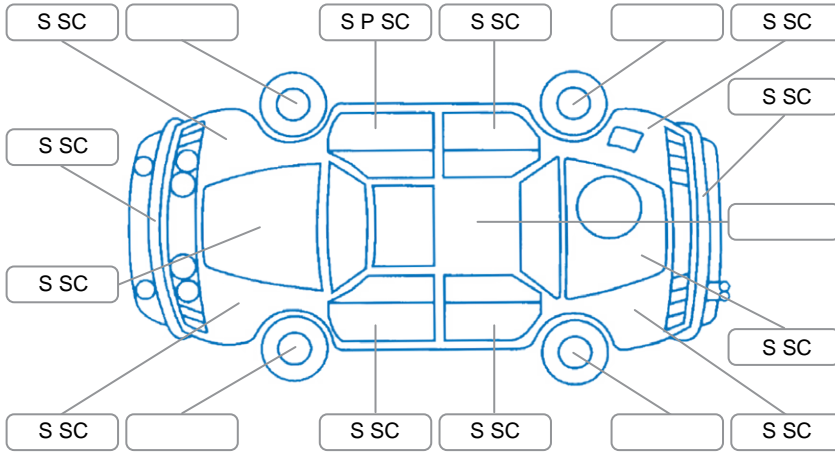

Report ID:	28,175,313	Version:	1
Created:	11 May 2026		

Make:	Mazda	Model:	Demio
Body Style:	Hatchback	Year:	2007
Rego No.:	GWN487	Rego Expiry:	01 Jul 2026
WoF Expiry:	19 Dec 2026	Odometer:	187,344 Kms
Good No.:	28175313	VIN:	7AT0C12HX13120205
Next Service:	193400	Service History:	No

### Key

S = Scratch    R = Rust    C = Crack    \* = Decals    W = Significant scuffs  
 D = Dent    PT = Paint defect    P = Pin dent    SC = Stone Chips

Note: some defects and blemishes may not be displayed in the diagram