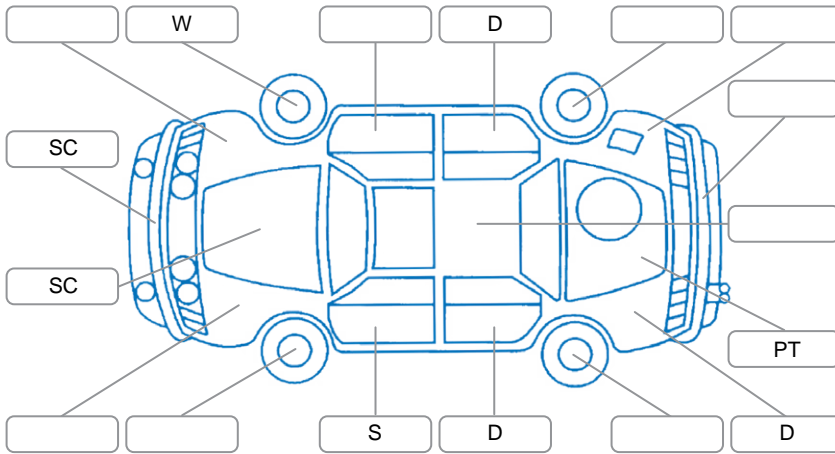

Report ID:	28,175,309	Version:	2
Created:	13 May 2026		

Make:	Peugeot	Model:	207
Body Style:	Hatchback	Year:	2011
Rego No.:	GBD626	Rego Expiry:	25 Aug 2026
WoF Expiry:	16 Sep 2026	Odometer:	98,734 Kms
Good No.:	28175309	VIN:	VF3WC5FS9BW047610
Next Service:	100,000 Kms	Service History:	No

Key
 S = Scratch R = Rust C = Crack * = Decals W = Significant scuffs
 D = Dent PT = Paint defect P = Pin dent SC = Stone Chips

Note: some defects and blemishes may not be displayed in the diagram

Body Inspection Comments

Stone chips in front windscreen

Conditions During Body Inspection

Wet

Under Carriage and Under Bonnet Inspection Comments

2WD

Interior Comments

Seats:	Good
Carpets:	Good
Panels:	Door card fabric average
Dashboard:	Good