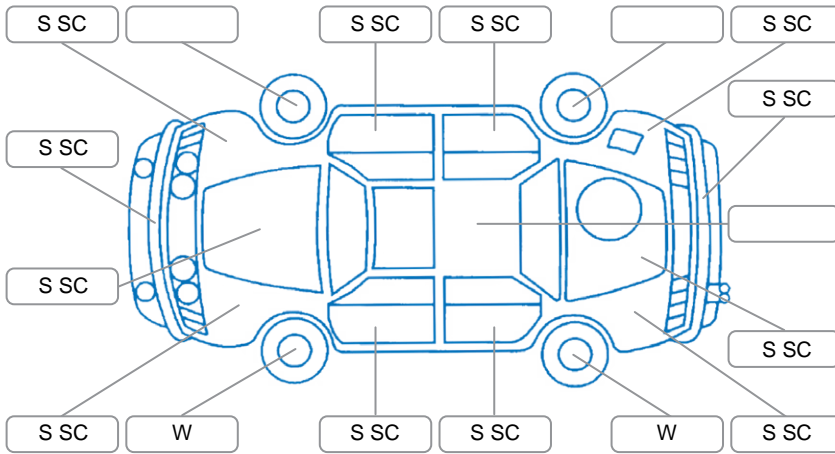

Make:	Mazda	Model:	Axela
Body Style:	Sedan	Year:	2014
Rego No.:	QNJ977	Rego Expiry:	24 Apr 2027
WoF Expiry:	06 Oct 2026	Odometer:	156,174 Kms
Good No.:	28175299	VIN:	7AT0C13JX19108989
Next Service:	257860	Service History:	No

Key
 S = Scratch R = Rust C = Crack * = Decals W = Significant scuffs
 D = Dent PT = Paint defect P = Pin dent SC = Stone Chips

Note: some defects and blemishes may not be displayed in the diagram

Body Inspection Comments

Front tyres inner and outer edge wear/wipers in poor condition

Conditions During Body Inspection: Dry

Under Carriage and Under Bonnet Inspection Comments

2wd

Interior Comments

Seats:	Average
Carpets:	Average
Panels:	Average
Dashboard:	Average