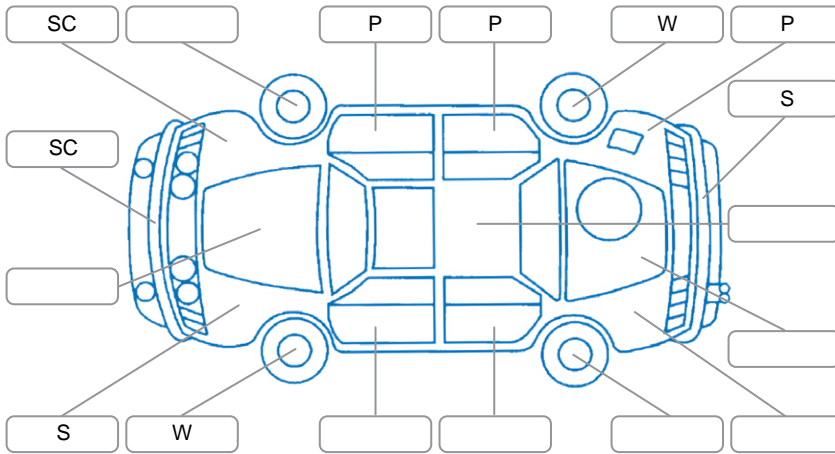

Report ID:	28,175,275	Version:	1
Created:	23 May 2026		

Make:	Mazda	Model:	Mazda2
Body Style:	Hatchback	Year:	2006
Rego No.:	DDB181	Rego Expiry:	08 Jun 2026
WoF Expiry:	22 Apr 2027	Odometer:	95,509 Kms
Good No.:	28175275	VIN:	JM0DY10Y200204257
Next Service:	103000	Service History:	No

Key
 S = Scratch R = Rust C = Crack * = Decals W = Significant scuffs
 D = Dent PT = Paint defect P = Pin dent SC = Stone Chips

Note: some defects and blemishes may not be displayed in the diagram

Body Inspection Comments

Conditions During Body Inspection: Dry

Under Carriage and Under Bonnet Inspection Comments

Front wheel drive

Interior Comments

Seats:	Good
Carpets:	Good
Panels:	Good
Dashboard:	Good

General Comments

Road Conditions During Test Drive	Dry		
Engine Timing Mechanism	Timing Chain		
Evidence of Cam Belt Replacement	<input type="checkbox"/> Yes	<input type="checkbox"/> No	Kms
Inspected by:	Jesse Amey		
Published by:	Stuart Phillips		
Inspection Date:	21 May 2026		