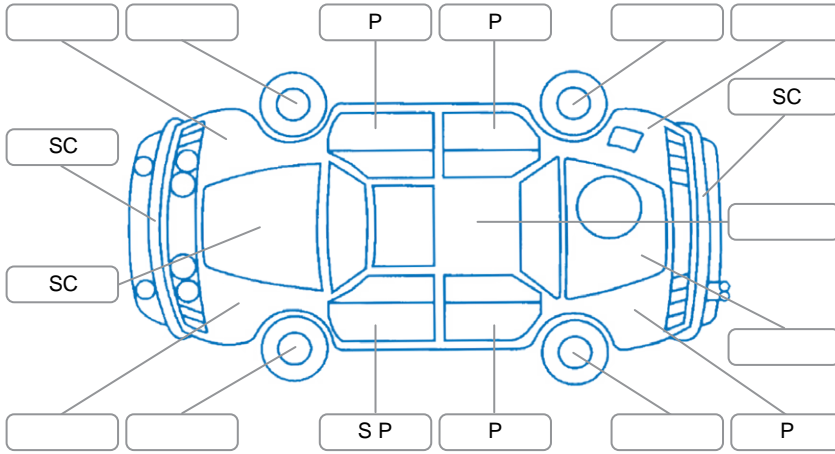

Report ID:	28,175,252	Version:	1
Created:	12 May 2026		

Make:	Jeep	Model:	Compass
Body Style:	Wagon	Year:	2015
Rego No.:	LNH778	Rego Expiry:	22 Jun 2026
WoF Expiry:	16 Jan 2027	Odometer:	129,622 Kms
Good No.:	28175252	VIN:	1C4NJCFA3FD287131
Next Service:	138,406kms	Service History:	No

Key

S = Scratch R = Rust C = Crack * = Decals W = Significant scuffs
 D = Dent PT = Paint defect P = Pin dent SC = Stone Chips

Note: some defects and blemishes may not be displayed in the diagram

Body Inspection Comments