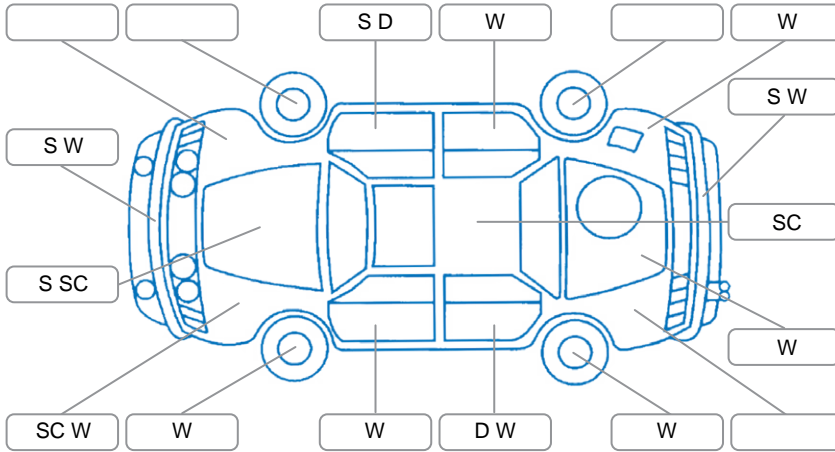

Report ID:	28,175,223	Version:	4
Created:	24 May 2026		

Make:	Honda	Model:	FIT
Body Style:	Hatchback	Year:	2012
Rego No.:	QAK942	Rego Expiry:	14 Sep 2026
WoF Expiry:	27 May 2027	Odometer:	128,654 Kms
Good No.:	28175223	VIN:	7AT08G2YX23200156
Next Service:	138,000Kms	Service History:	No

**Key**

S = Scratch    R = Rust    C = Crack    \* = Decals    W = Significant scuffs  
 D = Dent    PT = Paint defect    P = Pin dent    SC = Stone Chips

Note: some defects and blemishes may not be displayed in the diagram