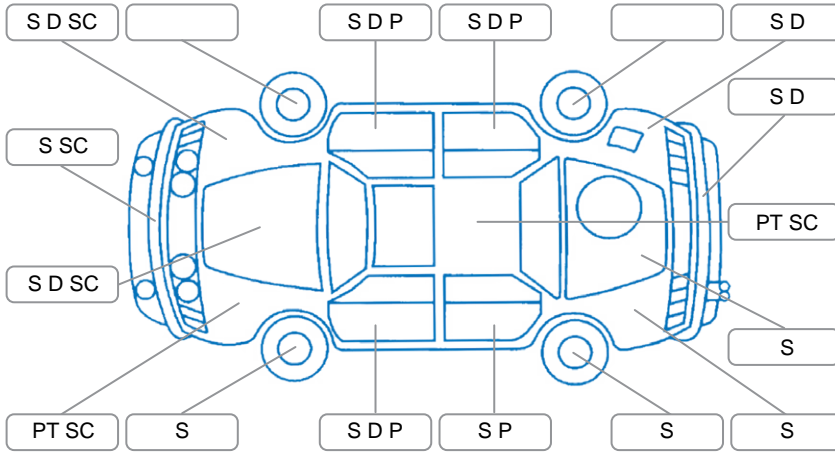

Report ID:	28,175,155	Version:	1
Created:	12 May 2026		

Make:	Mitsubishi	Model:	Colt
Body Style:	Hatchback	Year:	2005
Rego No.:	JSH532	Rego Expiry:	11 Jul 2026
WoF Expiry:	08 May 2027	Odometer:	137,818 Kms
Good No.:	28175155	VIN:	7AT0CJ0XX15214951
Next Service:	140,605kms	Service History:	No

Key

S = Scratch R = Rust C = Crack * = Decals W = Significant scuffs
 D = Dent PT = Paint defect P = Pin dent SC = Stone Chips

Note: some defects and blemishes may not be displayed in the diagram

Body Inspection Comments

Left rear roof moulding is not fitting in place correctly.

Conditions During Body Inspection

Dry

Under Carriage and Under Bonnet Inspection Comments

Interior Comments

Seats:	Good
Carpets:	Good
Panels:	Good
Dashboard:	Good

General Comments

Air flow direction switch is not working when selecting all positions.

Road Conditions During Test Drive Dry

Engine Timing Mechanism Timing Chain

Evidence of Cam Belt Replacement Yes No Kms