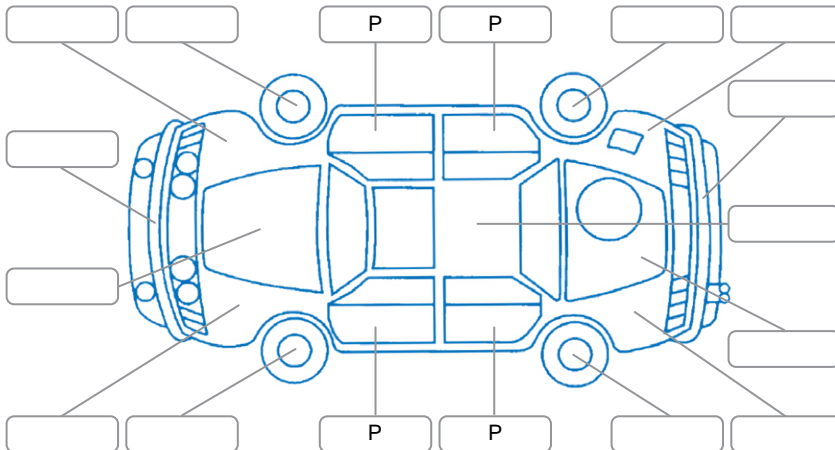

Report ID:	28,175,140	Version:	1
Created:	04 Jun 2026		

Make:	Mitsubishi	Model:	Pajero
Body Style:	SUV	Year:	2018
Rego No.:	RQD975	Rego Expiry:	19 Feb 2027
WoF Expiry:	05 Mar 2027	Odometer:	268,359 Kms
Good No.:	28175140	VIN:	JMFLYV98WHJ004682
Next Service:	278,000 kms	Service History:	Yes

Key
 S = Scratch R = Rust C = Crack * = Decals W = Significant scuffs
 D = Dent PT = Paint defect P = Pin dent SC = Stone Chips

Note: some defects and blemishes may not be displayed in the diagram

Body Inspection Comments

In good condition.

Conditions During Body Inspection	Dry
-----------------------------------	-----

Under Carriage and Under Bonnet Inspection Comments

4-wheel drive.
 Freshly serviced.

Interior Comments

Seats:	Average
Carpets:	Average
Panels:	Average
Dashboard:	Average