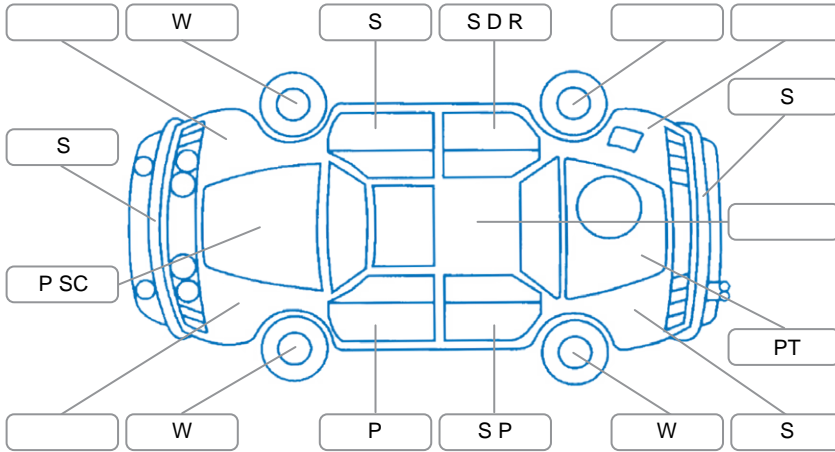

Report ID:	28,175,070	Version:	1
Created:	13 May 2026		

Make:	Toyota	Model:	Funcargo
Body Style:	Hatchback	Year:	2005
Rego No.:	QTS376	Rego Expiry:	15 Apr 2026
WoF Expiry:	12 Nov 2026	Odometer:	154,136 Kms
Good No.:	28175070	VIN:	7AT0H63GX14360878
Next Service:	157,156 kms	Service History:	No

### Key

S = Scratch    R = Rust    C = Crack    \* = Decals    W = Significant scuffs  
 D = Dent    PT = Paint defect    P = Pin dent    SC = Stone Chips

Note: some defects and blemishes may not be displayed in the diagram