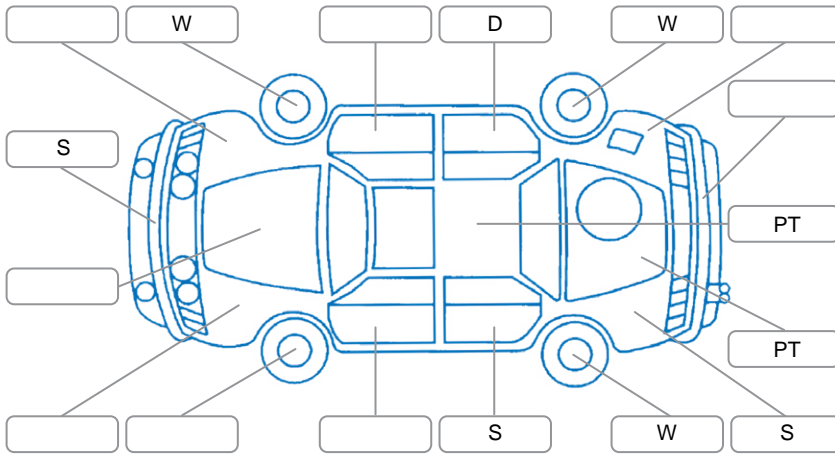

Make:	Suzuki	Model:	Swift
Body Style:	Hatchback	Year:	2011
Rego No.:	NBN311	Rego Expiry:	25 Aug 2026
WoF Expiry:	17 Jun 2027	Odometer:	108,100 Kms
Good No.:	28175062	VIN:	7AT0GK0CX20115145
Next Service:	118,780 kms	Service History:	No

Key
 S = Scratch R = Rust C = Crack * = Decals W = Significant scuffs
 D = Dent PT = Paint defect P = Pin dent SC = Stone Chips

Note: some defects and blemishes may not be displayed in the diagram

Body Inspection Comments