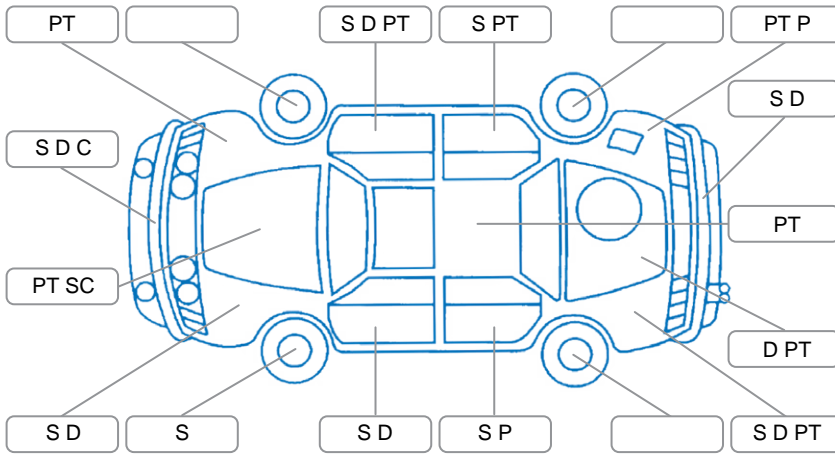

Report ID:	28,175,043	Version:	1
Created:	11 May 2026		

Make:	Toyota	Model:	Spacio
Body Style:	Wagon	Year:	2006
Rego No.:	HYF855	Rego Expiry:	18 Oct 2026
WoF Expiry:	22 Dec 2026	Odometer:	168,070 Kms
Good No.:	28175043	VIN:	7AT0H607X14368408
Next Service:	168250 Kms	Service History:	No

Key

S = Scratch R = Rust C = Crack * = Decals W = Significant scuffs
 D = Dent PT = Paint defect P = Pin dent SC = Stone Chips

Note: some defects and blemishes may not be displayed in the diagram

Body Inspection Comments

Left rear Hubcap missing.

Conditions During Body Inspection

Dry

Under Carriage and Under Bonnet Inspection Comments

Right front outer CV Boot split.

Interior Comments

Seats:	Poor
Carpets:	Poor
Panels:	Poor
Dashboard:	Poor