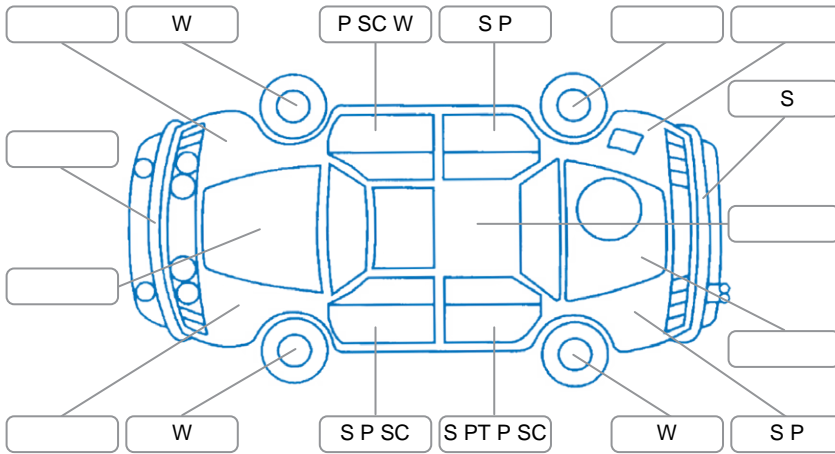

Key
 S = Scratch R = Rust C = Crack * = Decals W = Significant scuffs
 D = Dent PT = Paint defect P = Pin dent SC = Stone Chips

Note: some defects and blemishes may not be displayed in the diagram

Body Inspection Comments

R/F door barrel cap missing.

Conditions During Body Inspection

Dry

Under Carriage and Under Bonnet Inspection Comments

Coolant temperature sensor has coolant residue.
 Excessive Oil leaks underside.
 Suspension making knock noises.
 Coolant reservoir only filled with water - no coolant.