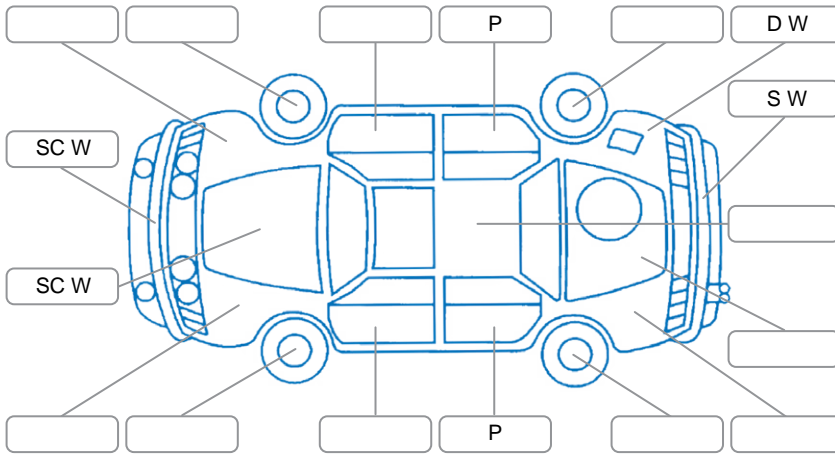

Report ID:	28,174,966	Version:	2
Created:	11 May 2026		

Make:	Nissan	Model:	Teana
Body Style:	Sedan	Year:	2010
Rego No.:	JBU788	Rego Expiry:	20 Jun 2026
WoF Expiry:	17 Oct 2026	Odometer:	212,572 Kms
Good No.:	28174966	VIN:	7AT0DH71X15103548
Next Service:	201600km	Service History:	No

Key
 S = Scratch R = Rust C = Crack * = Decals W = Significant scuffs
 D = Dent PT = Paint defect P = Pin dent SC = Stone Chips

Note: some defects and blemishes may not be displayed in the diagram

Body Inspection Comments