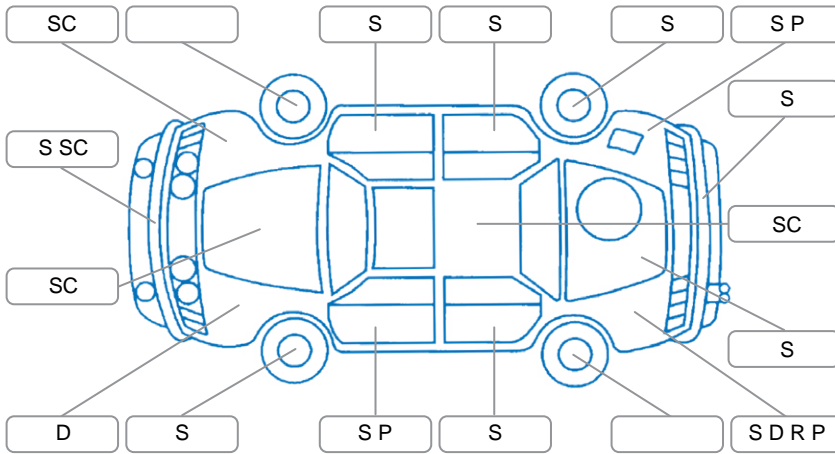

Key

S = Scratch R = Rust C = Crack * = Decals W = Significant scuffs
 D = Dent PT = Paint defect P = Pin dent SC = Stone Chips

Note: some defects and blemishes may not be displayed in the diagram

Body Inspection Comments

Conditions During Body Inspection

Wet

Under Carriage and Under Bonnet Inspection Comments

Interior Comments

Seats:	Good
Carpets:	Good
Panels:	Average
Dashboard:	Good

General Comments

Clip broken on right side cup holder in dashboard. Clip broken on lid cover on arm rest on centre console. Right side rear corner on parcel tray is chipped off & broken. Right side parcel tray clip/pin has been broken off, has been repaired.