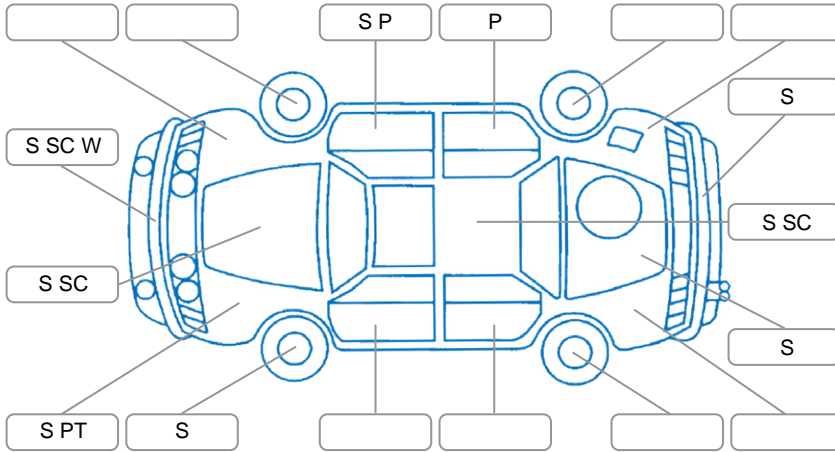

Report ID:	28,174,932	Version:	2
Created:	12 Jun 2026		

Make:	Mazda	Model:	Mazda3
Body Style:	Hatchback	Year:	2011
Rego No.:	FSL90	Rego Expiry:	11 Sep 2026
WoF Expiry:	11 May 2027	Odometer:	113,468 Kms
Good No.:	28174932	VIN:	JM0BL10F100204084
Next Service:	123,447km's	Service History:	Yes

### Key

S = Scratch    R = Rust    C = Crack    \* = Decals    W = Significant scuffs  
 D = Dent    PT = Paint defect    P = Pin dent    SC = Stone Chips

Note: some defects and blemishes may not be displayed in the diagram