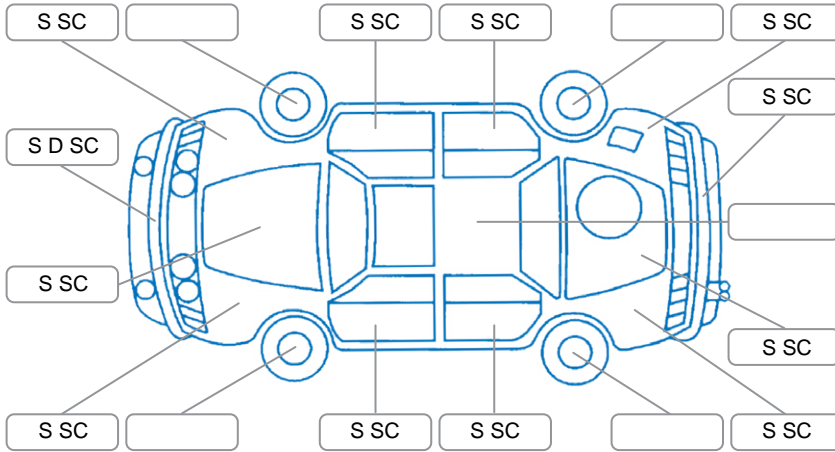

Key

S = Scratch R = Rust C = Crack * = Decals W = Significant scuffs
 D = Dent PT = Paint defect P = Pin dent SC = Stone Chips

Note: some defects and blemishes may not be displayed in the diagram

Body Inspection Comments

Conditions During Body Inspection Dry

Under Carriage and Under Bonnet Inspection Comments

2wd

Interior Comments

Seats:	Average
Carpets:	Average
Panels:	Average
Dashboard:	Average

General Comments

Road Conditions During Test Drive	Dry	
Engine Timing Mechanism	Timing Chain	
Evidence of Cam Belt Replacement	<input type="checkbox"/> Yes <input type="checkbox"/> No	Kms
Inspected by:	Uriah Pepene	
Published by:	Bobby Zhong	
Inspection Date:	11 May 2026	