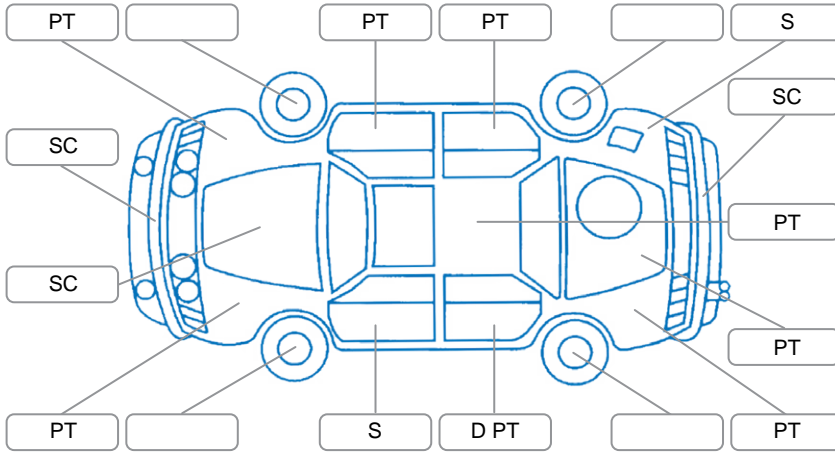

Report ID:	28,174,868	Version:	1
Created:	11 May 2026		

Make:	Toyota	Model:	Passo
Body Style:	Hatchback	Year:	2007
Rego No.:	KGE600	Rego Expiry:	27 May 2026
WoF Expiry:	27 Mar 2027	Odometer:	185,247 Kms
Good No.:	28174868	VIN:	7AT0H650X16073822
Next Service:	167000	Service History:	No

**Key**

S = Scratch    R = Rust    C = Crack    \* = Decals    W = Significant scuffs  
 D = Dent    PT = Paint defect    P = Pin dent    SC = Stone Chips

Note: some defects and blemishes may not be displayed in the diagram

**Body Inspection Comments**

Stonechip with legs on windscreen

Conditions During Body Inspection    Wet

**Under Carriage and Under Bonnet Inspection Comments**

Front wheel drive  
 Rust hole underneath left rear seat area