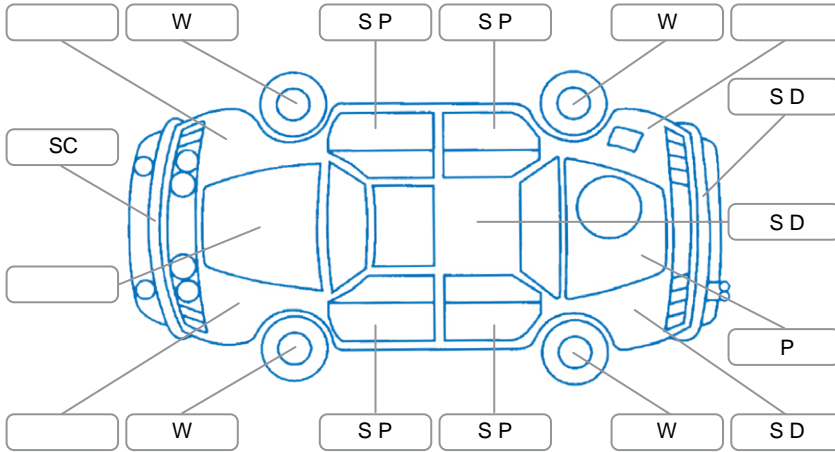

Report ID:	28,174,847	Version:	1
Created:	10 May 2026		

Make:	Citroen	Model:	C5
Body Style:	Wagon	Year:	2012
Rego No.:	GGK315	Rego Expiry:	19 Jul 2026
WoF Expiry:	03 May 2027	Odometer:	163,229 Kms
Good No.:	28174847	VIN:	VF7RWRHHABL555417
Next Service:	162000	Service History:	No

Key

S = Scratch R = Rust C = Crack * = Decals W = Significant scuffs
 D = Dent PT = Paint defect P = Pin dent SC = Stone Chips

Note: some defects and blemishes may not be displayed in the diagram

Body Inspection Comments

Windscreen stone chips

Conditions During Body Inspection

Under Carriage and Under Bonnet Inspection Comments

Oil seepage

Interior Comments

Seats:	Average
Carpets:	Average
Panels:	Average
Dashboard:	Average