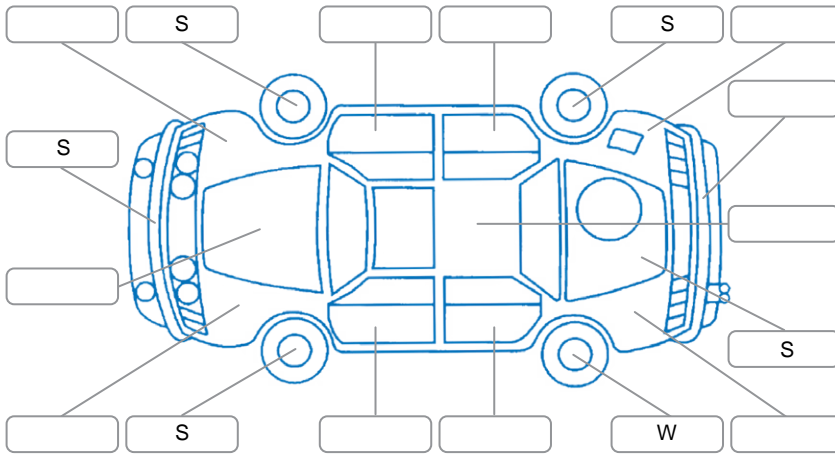

Report ID:	28,174,823	Version:	2
Created:	13 May 2026		

Make:	KIA	Model:	Sportage
Body Style:	SUV	Year:	2016
Rego No.:	KCB614	Rego Expiry:	22 Jun 2026
WoF Expiry:	26 May 2027	Odometer:	49,933 Kms
Good No.:	28174823	VIN:	KNAPR81CSG7149249
Next Service:	60000 kms	Service History:	No

Key
 S = Scratch R = Rust C = Crack * = Decals W = Significant scuffs
 D = Dent PT = Paint defect P = Pin dent SC = Stone Chips

Note: some defects and blemishes may not be displayed in the diagram

Body Inspection Comments

Conditions During Body Inspection: Dry

Under Carriage and Under Bonnet Inspection Comments

Interior Comments

Seats:	Good
Carpets:	Good
Panels:	Good
Dashboard:	Good

General Comments

Road Conditions During Test Drive	Dry		
Engine Timing Mechanism	Timing Chain		
Evidence of Cam Belt Replacement	<input type="checkbox"/> Yes	<input type="checkbox"/> No	Kms
Inspected by:	Eleoit Kumar		
Published by:	Sam Huang		
Inspection Date:	11 May 2026		